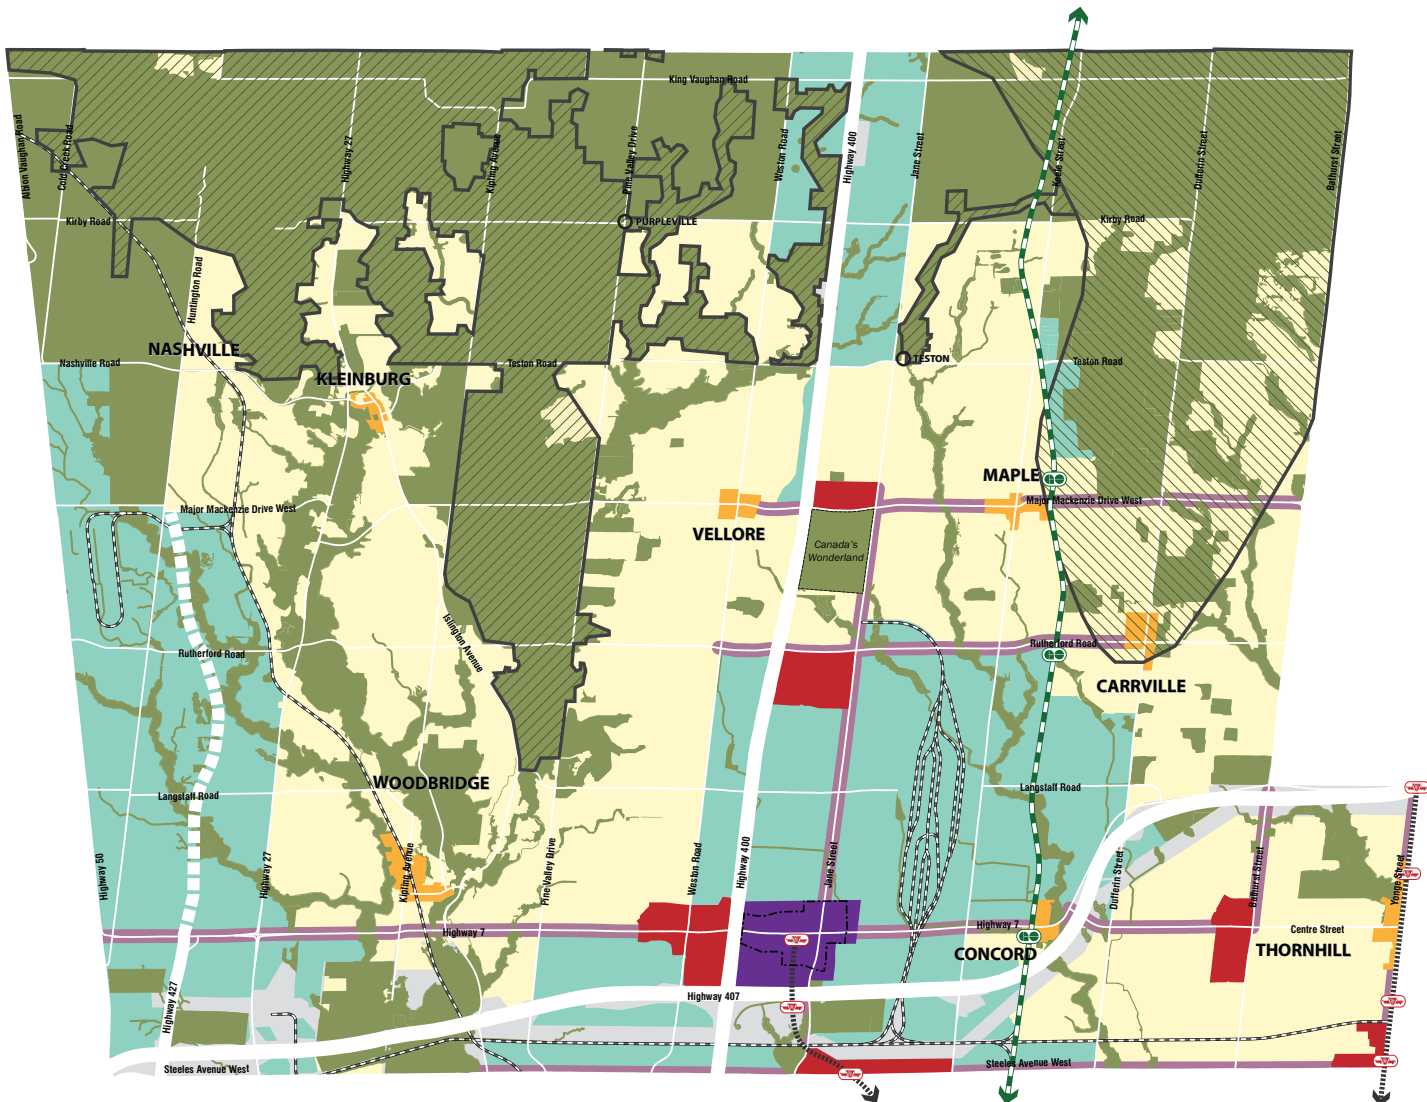

SCHEDULE 1
Urban Structure

Stable Areas

- Natural Areas and Countryside
- Community Areas
- Employment Areas

Intensification Areas

- Vaughan Metropolitan Centre
- Primary Centres
- Local Centres
- Primary Intensification Corridors

Regional Centres and Corridors

Regional Centre: Vaughan Metropolitan Centre
Regional Corridors: Highway 7 / Centre St / Bathurst St / Yonge St

- Parkway Belt West Lands
- Railway
- Proposed TTC Subway Extension
- Proposed GO Transit Network
- Greenbelt Plan Area
- Oak Ridges Moraine Conservation Plan Area
- Urban Growth Centre Boundary
- Hamlet