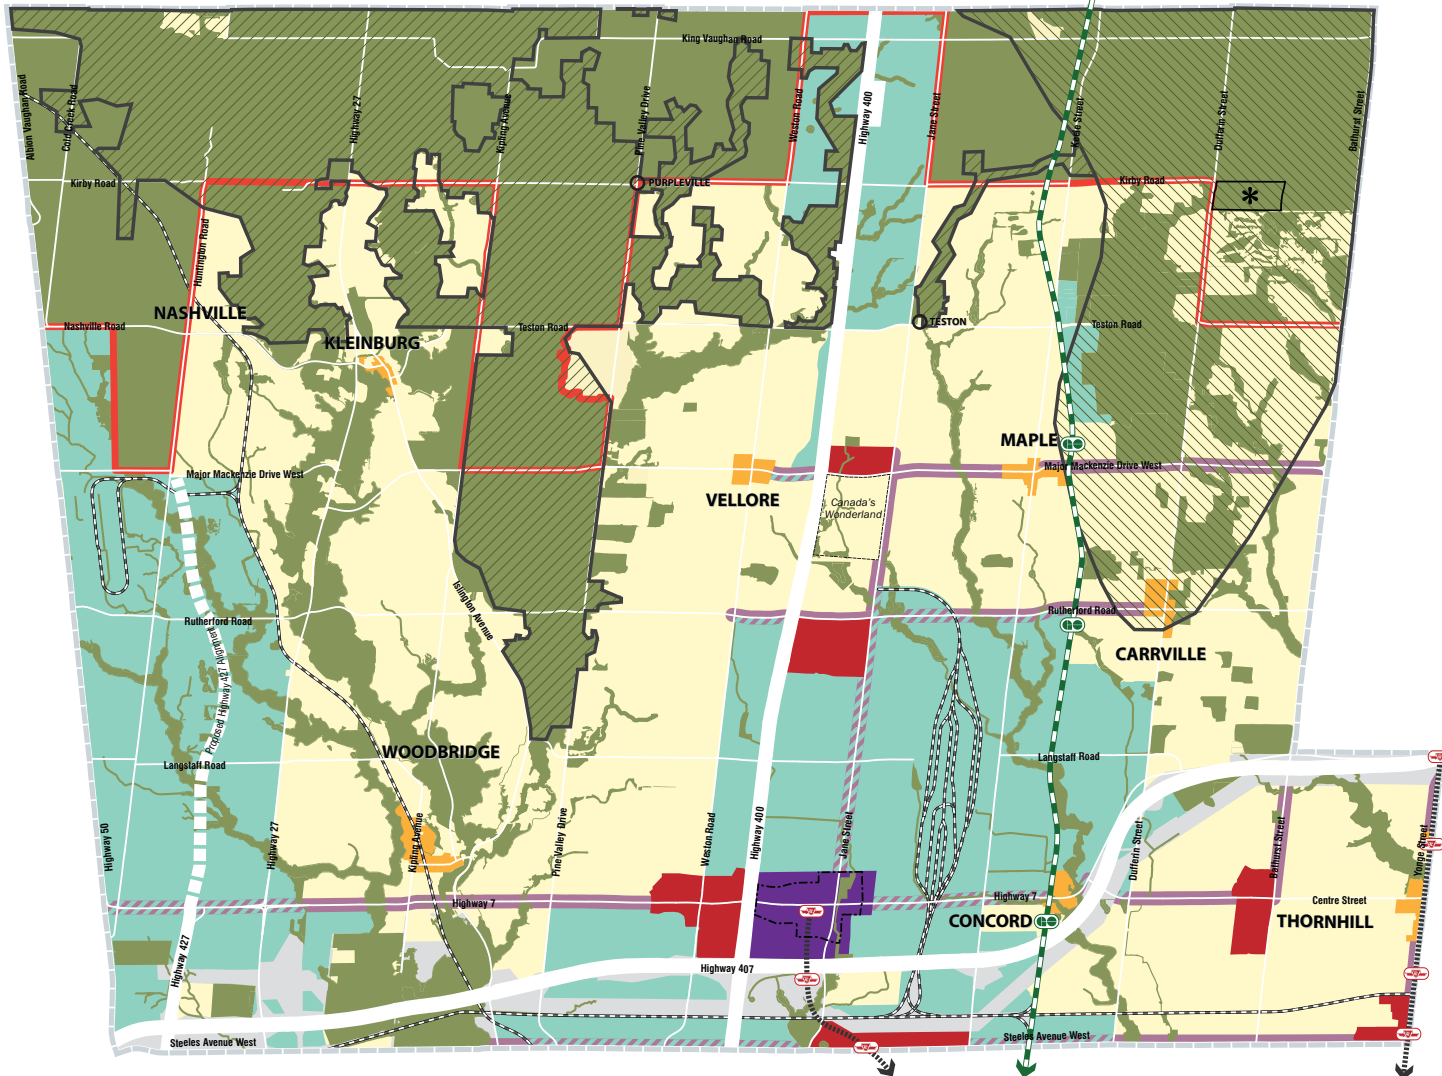

SCHEDULE 1 Urban Structure

Urban Boundary

Stable Areas

- Natural Areas and Countryside
- Community Areas
- Employment Areas

Intensification Areas

- Vaughan Metropolitan Centre
- Primary Centres
- Local Centres
- Primary Intensification Corridors
- Primary Intensification Corridors within Employment Areas

Regional Centres and Corridors

- Regional Centres: Vaughan Metropolitan Centre
- Regional Corridors: Highway 7 / Centre St / Bathurst St / Yonge St
- Local Corridors: Major Mackenzie Dr / Jane St / Rutherford Rd

- Parkway Belt West Lands
- Railway
- Proposed TTC Subway Extension
- Proposed GO Transit Network
- Greenbelt Plan Area
- Oak Ridges Moraine Conservation Plan Area
- Urban Growth Centre Boundary
- Hamlet
- Minister's Decision on ORMCP Designation Deferred
- Municipal Boundary