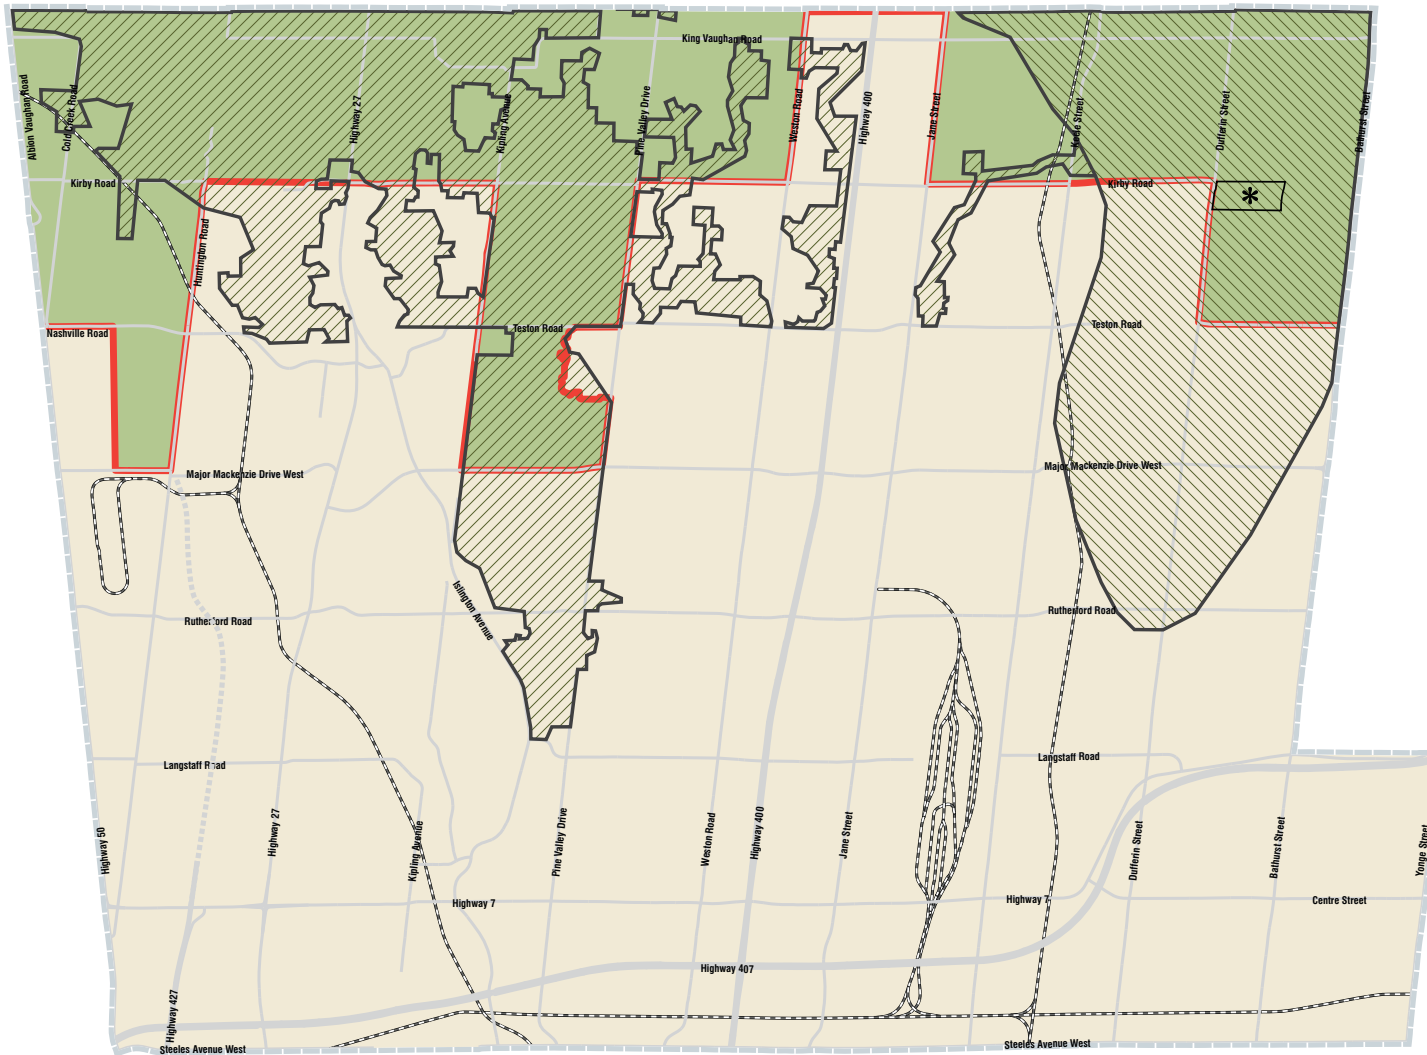

SCHEDULE 1A
Urban Area

- Urban Boundary
- Urban Area
- Non-Urban Area
- Greenbelt Plan Area
- Oak Ridges Moraine Conservation Plan Area
- Minister's Decision on ORMCP Designation Deferred
- Municipal Boundary