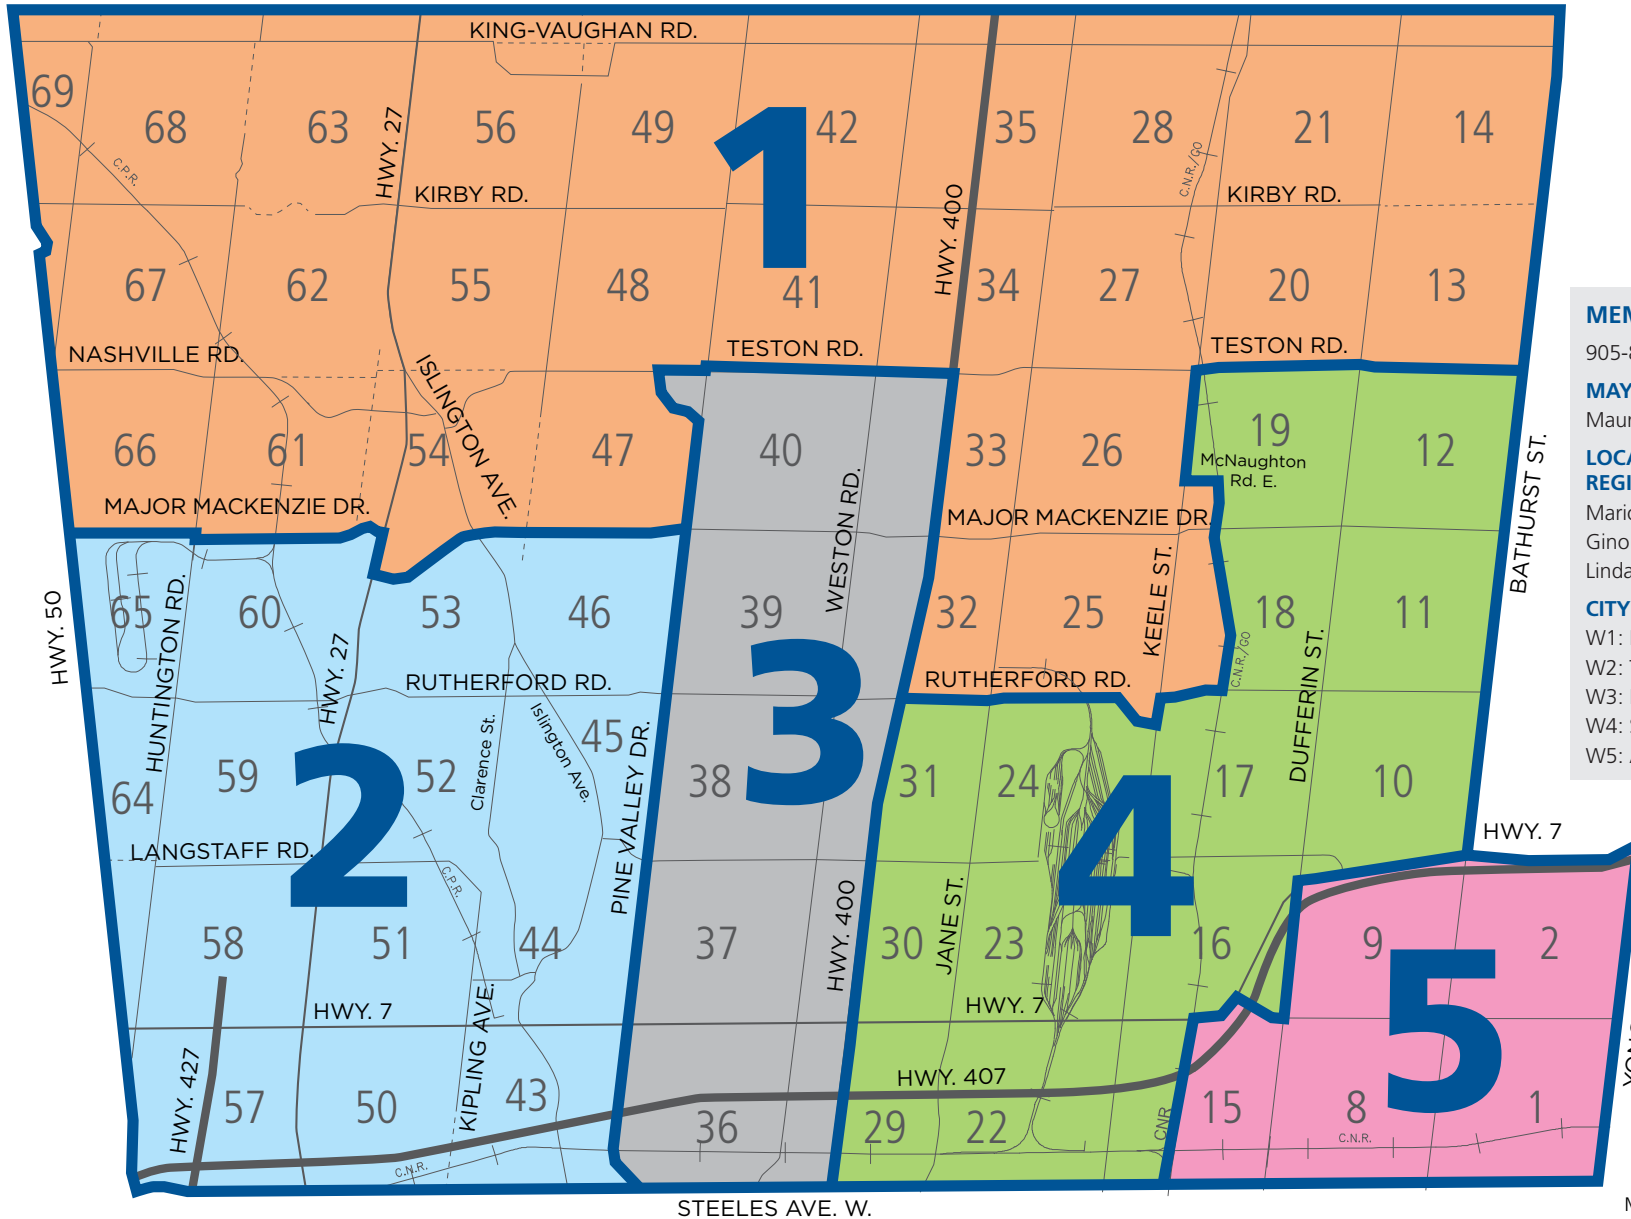

Ward and Councillor Area Map

TERM: Dec. 1, 2018 to Nov. 15, 2022

MEMBERS OF COUNCIL
905-832-2281

MAYOR
Maurizio Bevilacqua.....ext. 8888

LOCAL AND REGIONAL COUNCILLORS
Mario Ferriext. 8999
Gino Rosatiext. 8441
Linda D. Jackson.....ext. 8085

CITY COUNCILLORS
W1: Marilyn lafrate.....ext. 8344
W2: Tony Carella.....ext. 8386
W3: Rosanna DeFrancesca...ext. 8339
W4: Sandra Yeung Racco.....ext. 8342
W5: Alan Shefman.....ext. 8349

Map not to scale

STEELES AVE. W.