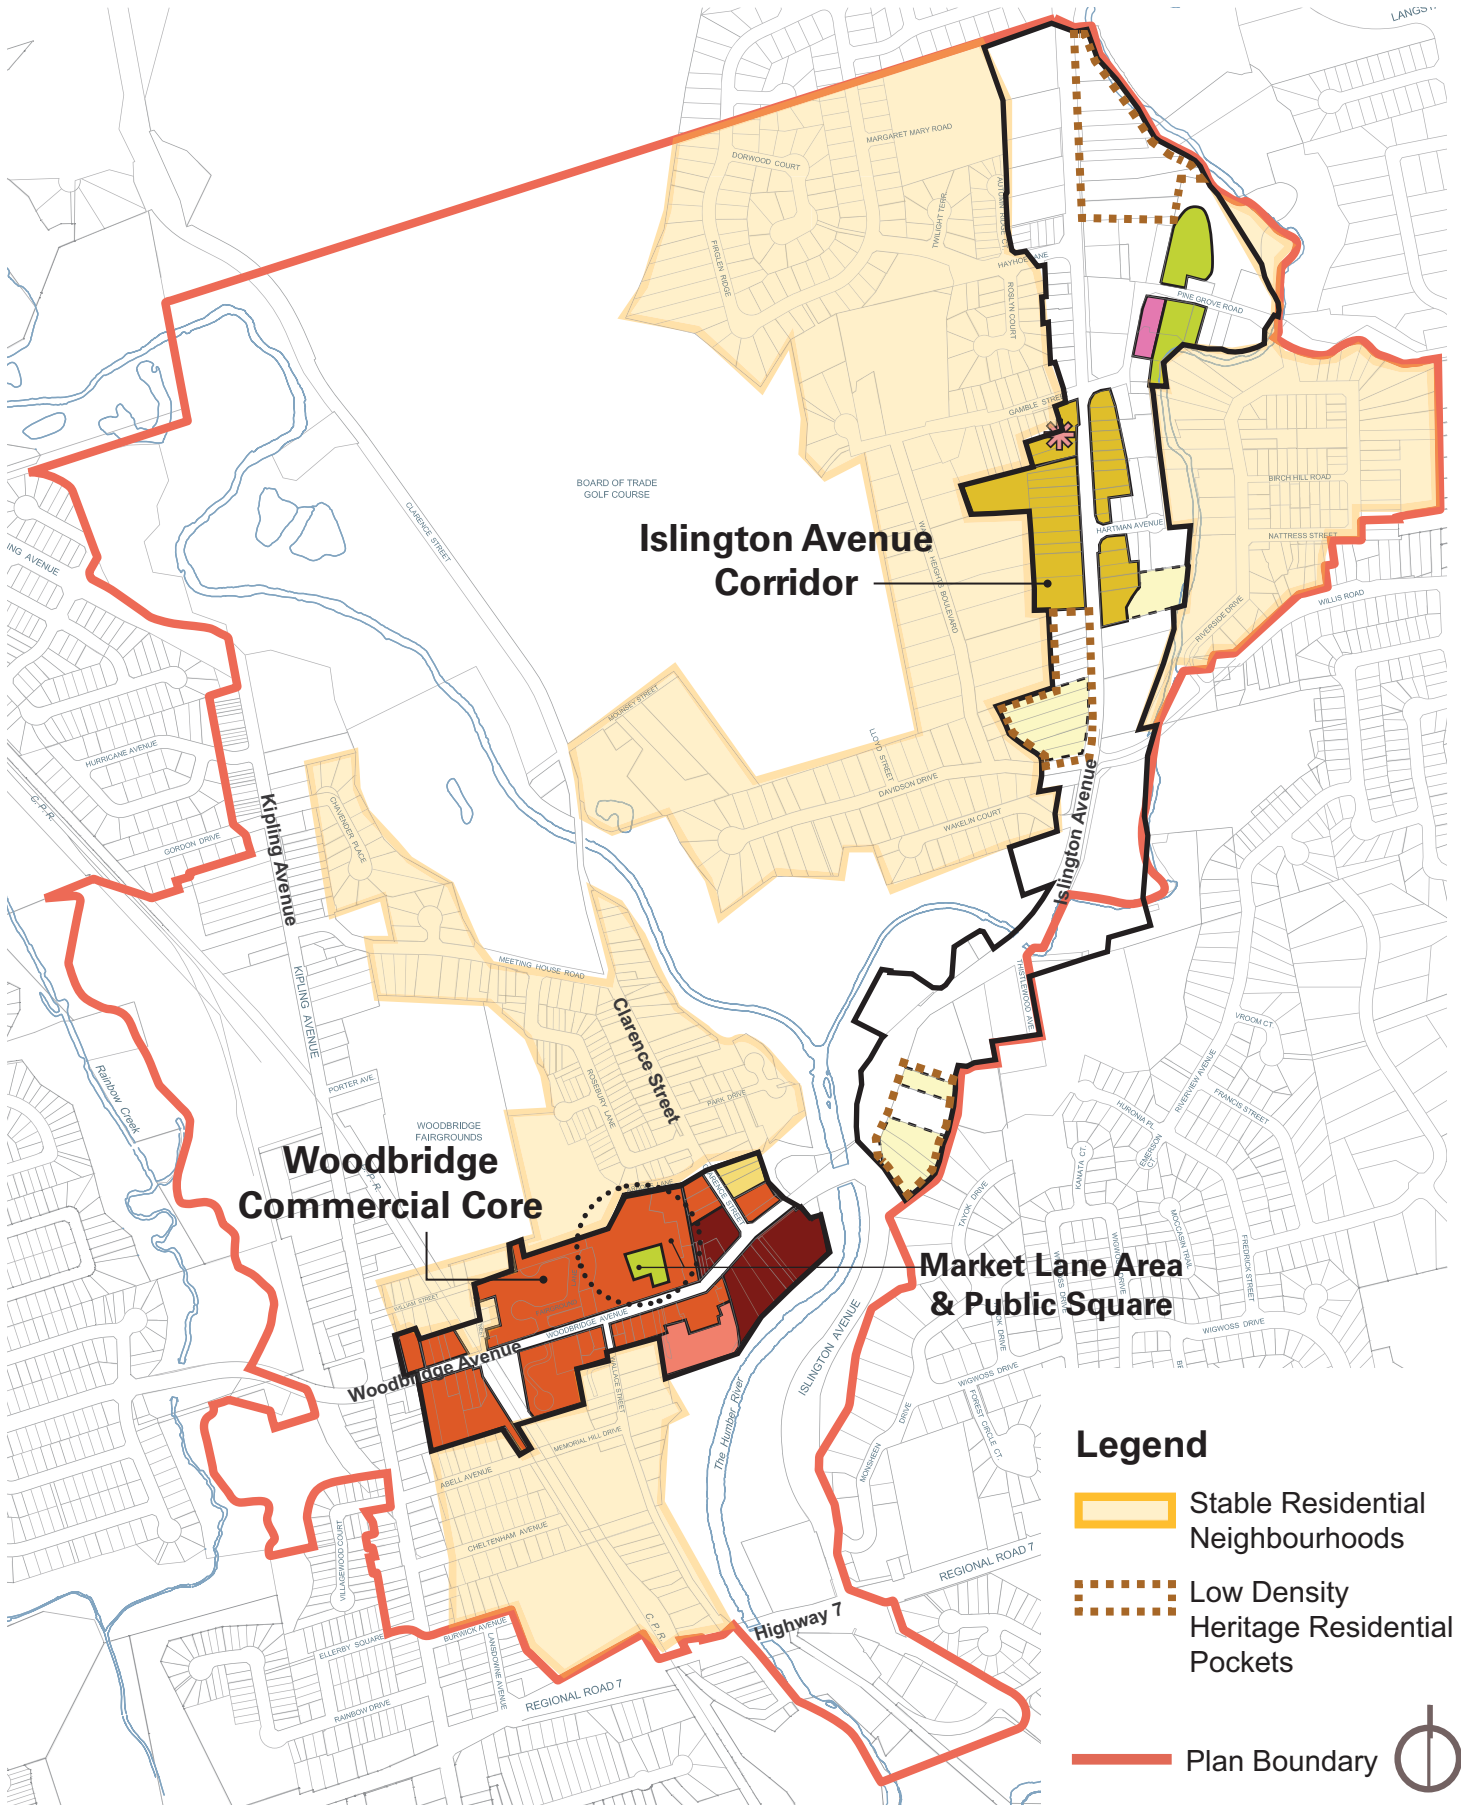

# Distinct Character Areas - Schedule 5

## Legend

- Stable Residential Neighbourhoods
- Low Density Heritage Residential Pockets
- Plan Boundary