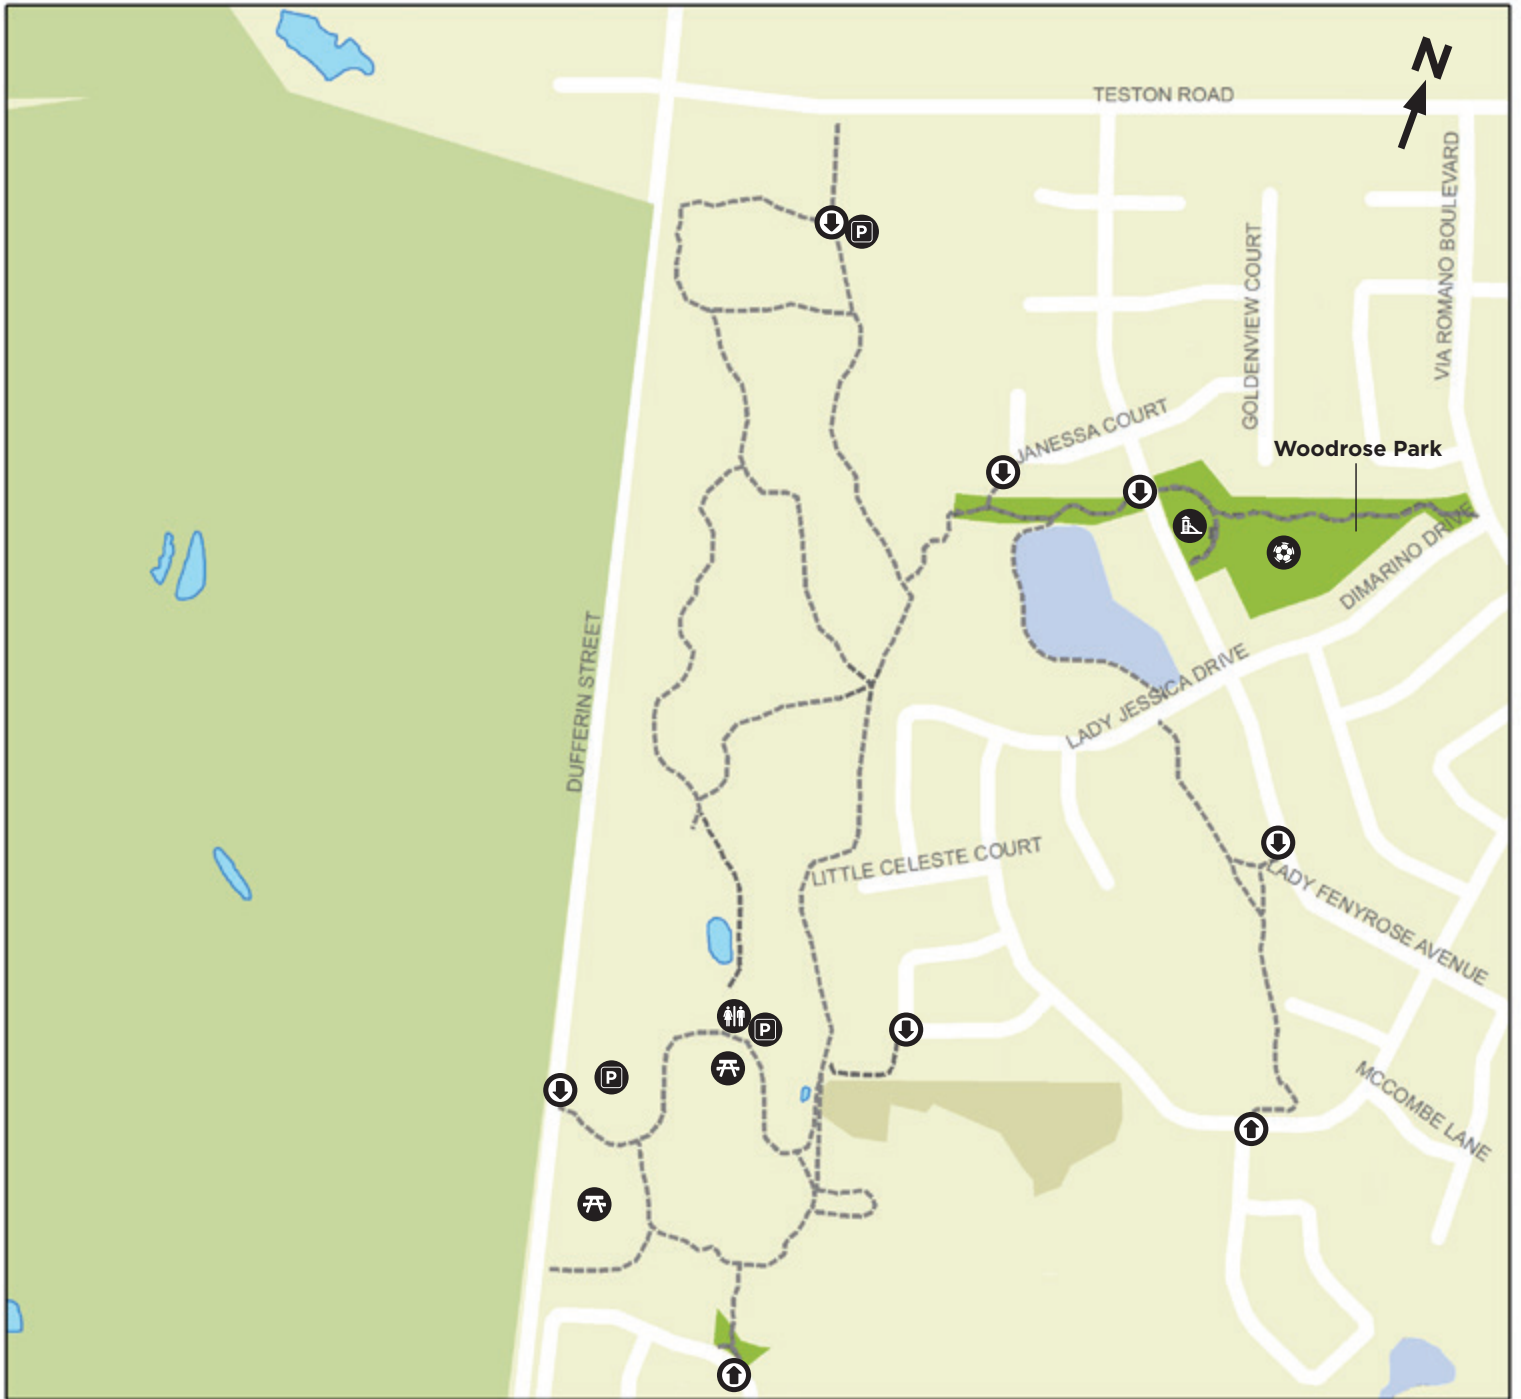

Maple Nature Reserve

Nature Walk

Legend

Parking Lot	Access Point	Washroom	Public Building	Trail
Sports Field	Playground	Splash Pad	Picnic Area	Waterways
Park	Woodlot	Natural Open Space	Storm Water Pond	Waterbody