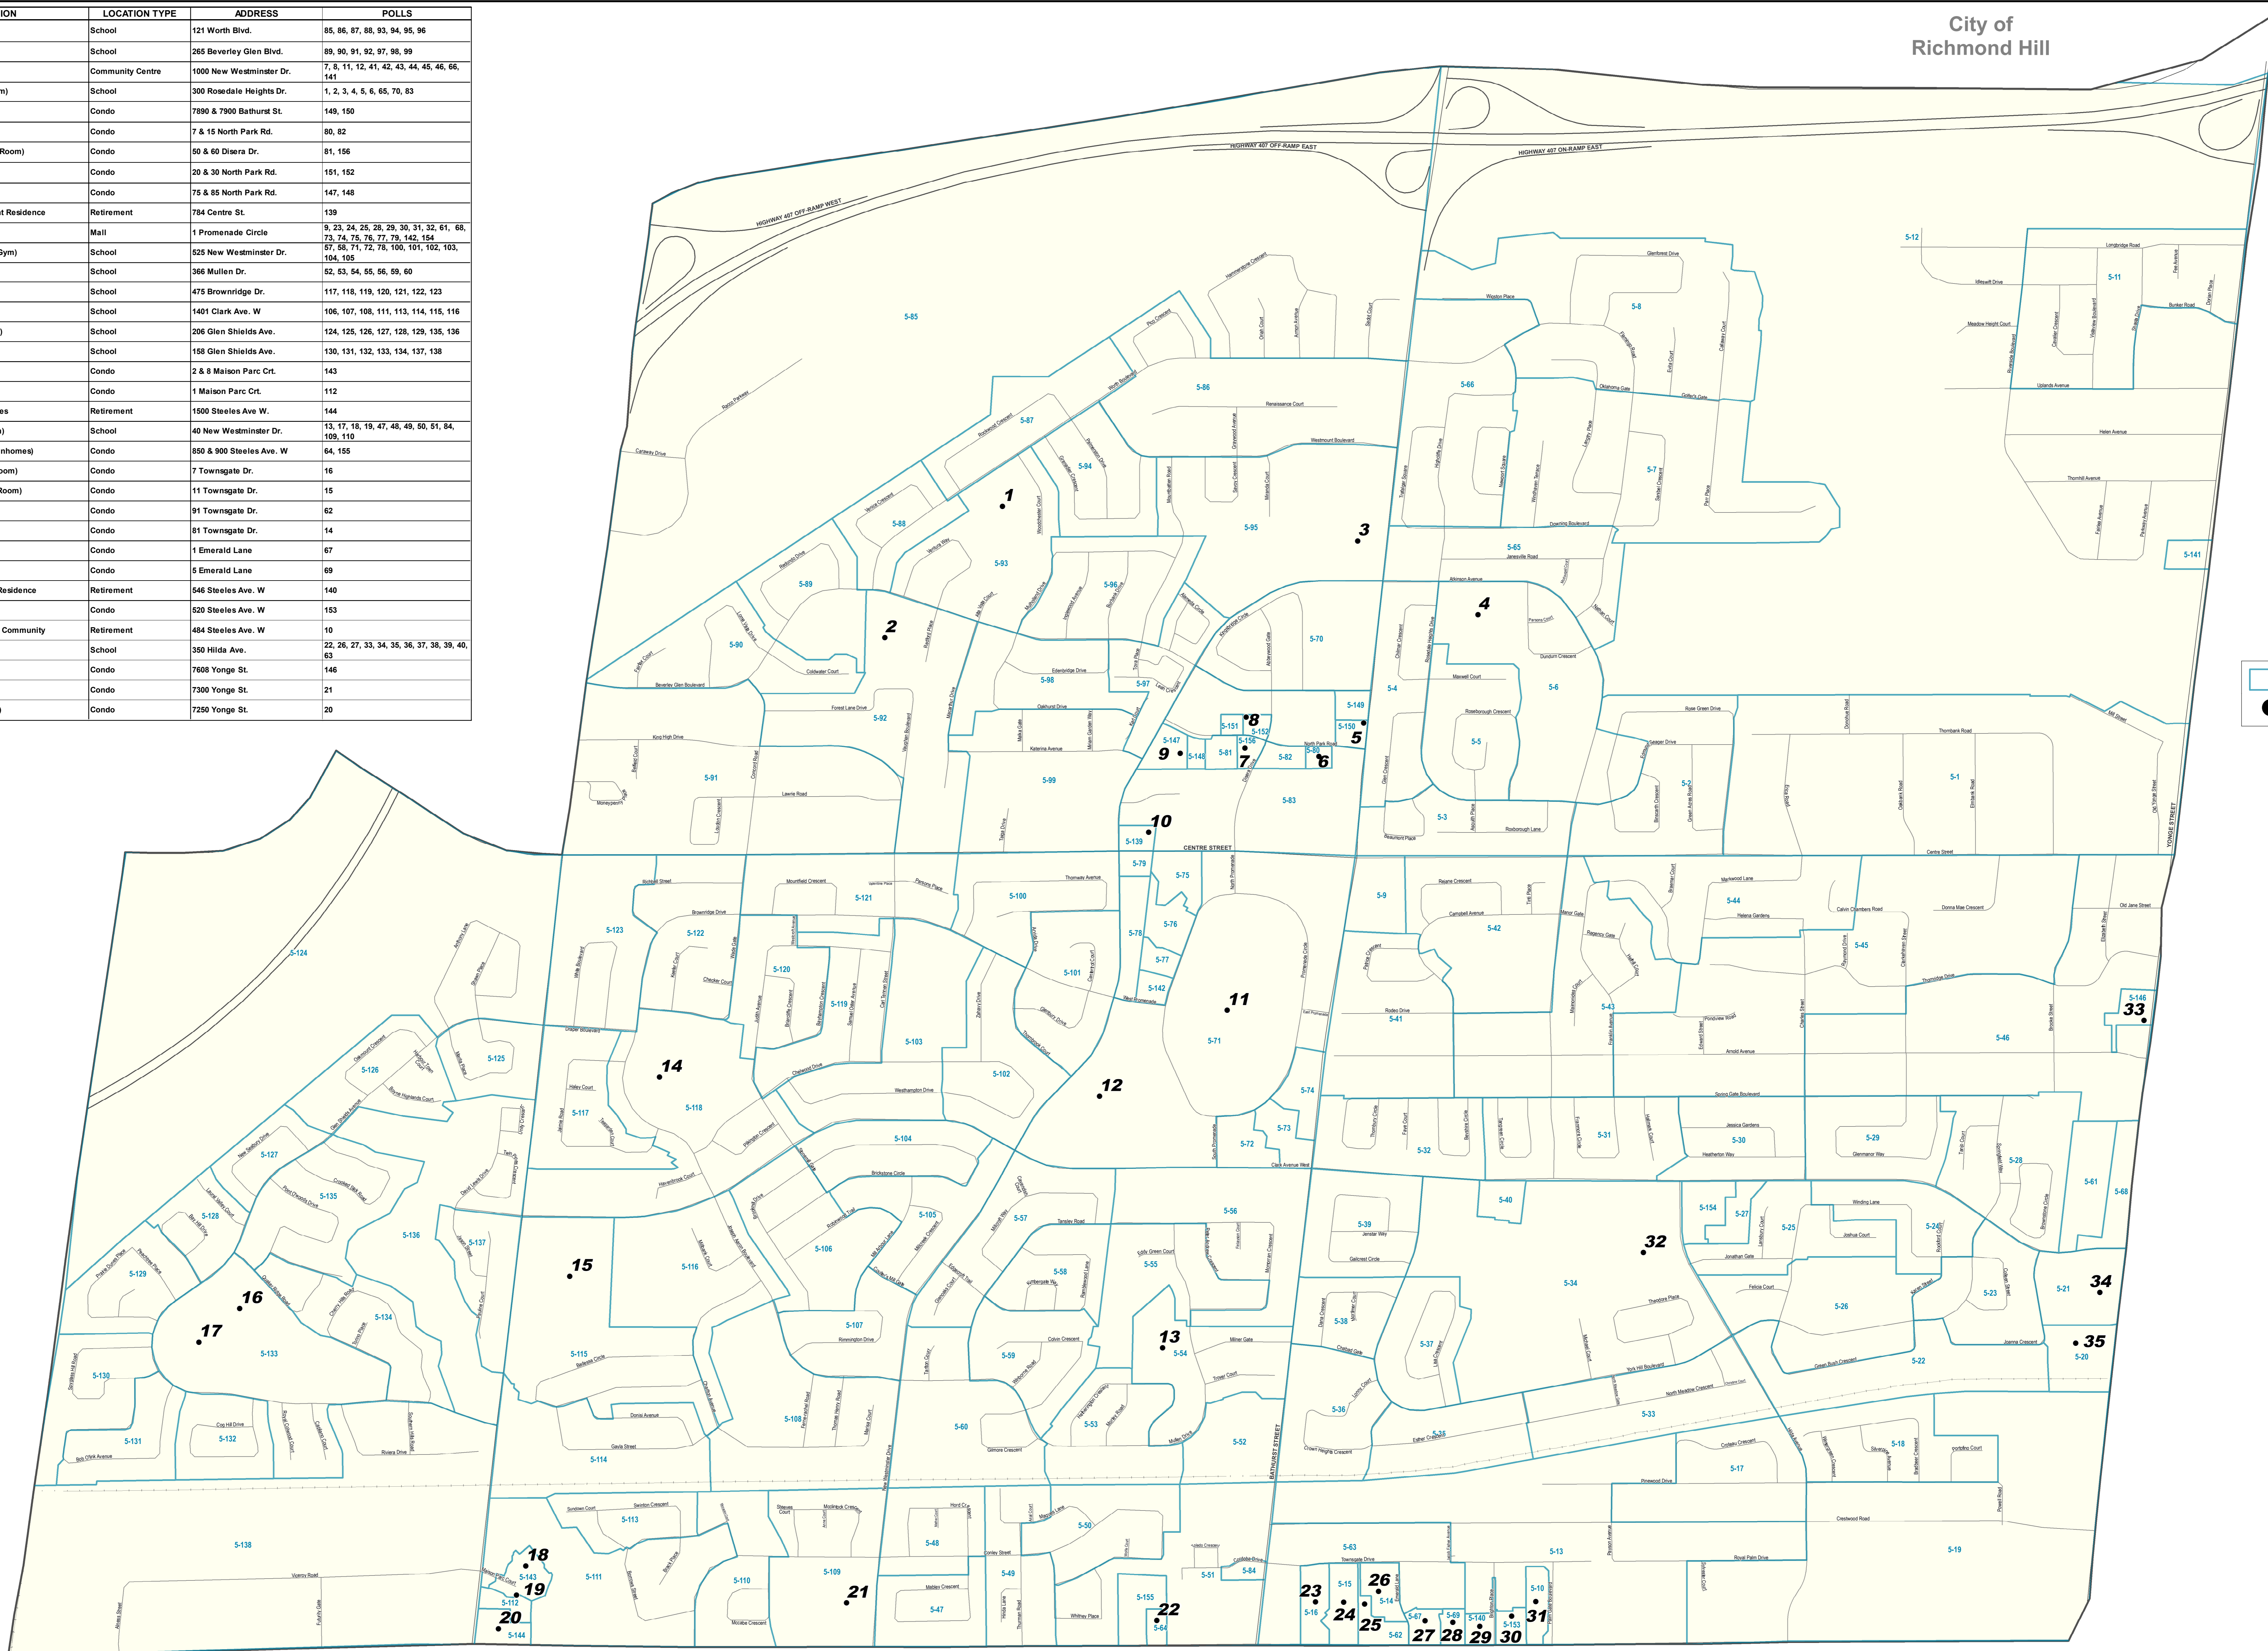

VOTING LOCATION	LOCATION TYPE	ADDRESS	POLLS	
1	Ventura Park Public School (Gym)	School	121 Worth Blvd.	85, 86, 87, 88, 93, 94, 95, 96
2	Wilshire Public School (Gym)	School	265 Beverley Glen Blvd.	89, 90, 91, 92, 97, 98, 99
3	Rosemount Community Centre	Community Centre	1000 New Westminster Dr.	7, 8, 11, 12, 41, 42, 43, 44, 45, 46, 66, 141
4	Rosedale Heights Public School (Gym)	School	300 Rosedale Heights Dr.	1, 2, 3, 4, 5, 6, 65, 70, 83
5	Condo - Legacy Park Condos	Condo	7890 & 7900 Bathurst St.	149, 150
6	Condo - The Vista & The Beverley	Condo	7 & 15 North Park Rd.	80, 82
7	Condo - Thornhill City Centre (Party Room)	Condo	50 & 60 Diersa Dr.	81, 156
8	Condo - Centre Park Condos	Condo	20 & 30 North Park Rd.	151, 152
9	Condo - The Fountains	Condo	75 & 85 North Park Rd.	147, 148
10	SP - Chartwell Constantia Retirement Residence	Retirement	784 Centre St.	139
11	Promenade Mall	Mall	1 Promenade Circle	9, 23, 34, 35, 28, 29, 30, 31, 32, 61, 68, 73, 74, 75, 76, 77, 78, 142, 154
12	St. Elizabeth Catholic High School (Gym)	School	525 New Westminster Dr.	57, 58, 71, 72, 78, 100, 101, 102, 103, 104, 105
13	Westminster Public School (Gym)	School	366 Mullen Dr.	52, 53, 54, 55, 56, 59, 60
14	St. Joseph the Worker School (Gym)	School	475 Brownridge Dr.	117, 118, 119, 120, 121, 122, 123
15	Hodan Nalayah Secondary School	School	1401 Clark Ave. W	106, 107, 108, 111, 113, 114, 115, 116
16	Our Lady of the Rosary School (Gym)	School	206 Glen Shields Ave.	124, 125, 126, 127, 128, 129, 135, 136
17	Glen Shields P.S. (Gym)	School	188 Glen Shields Ave.	130, 131, 132, 133, 134, 137, 138
18	Condo - Chateau Park Condos	Condo	2 & 8 Maison Parc Crt.	143
19	Condo - Chateau Park (#1 Tower)	Condo	1 Maison Parc Crt.	112
20	SP - Four Elms Retirement Residences	Retirement	1500 Steeles Ave. W.	144
21	Louis Honore Frechette School (Gym)	School	40 New Westminster Dr.	13, 17, 18, 19, 47, 48, 49, 50, 51, 84, 109, 110
22	Condo - Plaza Del Sol (Tower & Townhomes)	Condo	850 & 900 Steeles Ave. W	64, 155
23	Condo - 7 Townsgate (Conference Room)	Condo	7 Townsgate Dr.	16
24	Condo - 11 Townsgate (Conference Room)	Condo	11 Townsgate Dr.	15
25	Condo - Park Terrace 2 (MPR)	Condo	91 Townsgate Dr.	62
26	Condo - Park Terrace 1 (MPR)	Condo	81 Townsgate Dr.	14
27	Condo - Eiffel Tower 1 (MPR)	Condo	1 Emerald Lane	67
28	Condo - Eiffel Tower 2 (MPR)	Condo	5 Emerald Lane	69
29	SP - Amica at Thornhill Retirement Residence	Retirement	546 Steeles Ave. W	140
30	Condo - Posh Condos	Condo	520 Steeles Ave. W	153
31	SP - Sunrise of Thornhill Retirement Community	Retirement	484 Steeles Ave. W	10
32	Yorkhill Elementary School	School	350 Hilda Ave.	22, 26, 27, 33, 34, 35, 36, 37, 38, 39, 40, 63
33	Condo - Minto Watergarden Condo	Condo	7608 Yonge St.	146
34	Condo - Skyrise on Yonge (MPR)	Condo	7300 Yonge St.	21
35	Condo - The Palladium (Party Room)	Condo	7250 Yonge St.	20

City of Richmond Hill

City of Markham

City of Toronto

2022 Municipal Election

Ward 5: Thornhill Voting Location Map

0 130 260 520 Meters