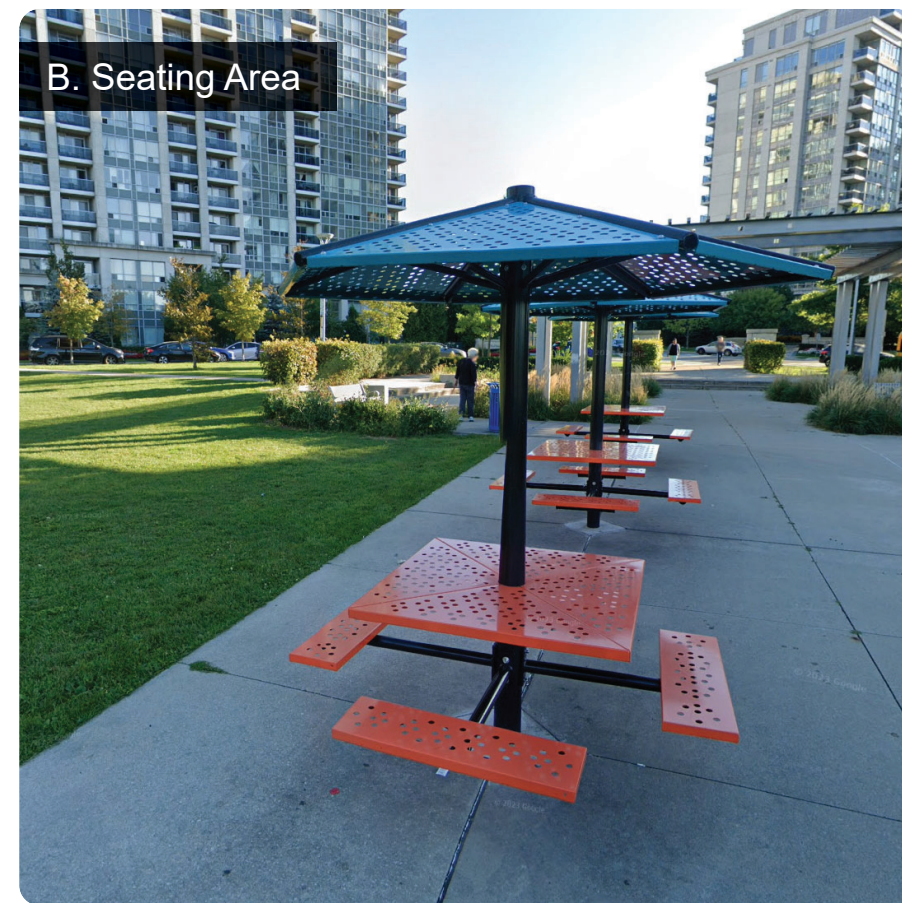

IRONSTONE SQUARE

Legend

1. Waterplay Area
2. Junior Playground
3. Senior Playground
4. Plaza & Canopy
5. Seating Area
6. Central Lawn
7. Multi-use Court
8. Naturalised Planting
9. Planted Gardens
10. Open Lawn
11. Public Indoor Recreation Space
 - a) Community Space
 - b) Washroom
12. Public Art

This plan is conceptual and subject to change.

Landscape Concept Plan

IRONSTONE SQUARE

This plan is conceptual and subject to change.

A. Waterplay

B. Playground

Park Components - Active Play Area

IRONSTONE SQUARE

Park Components - Gathering Area

IRONSTONE SQUARE

This plan is conceptual and subject to change.

Park Components - Planting & Pathway

IRONSTONE SQUARE

Park Components - Sports Facilities

IRONSTONE SQUARE