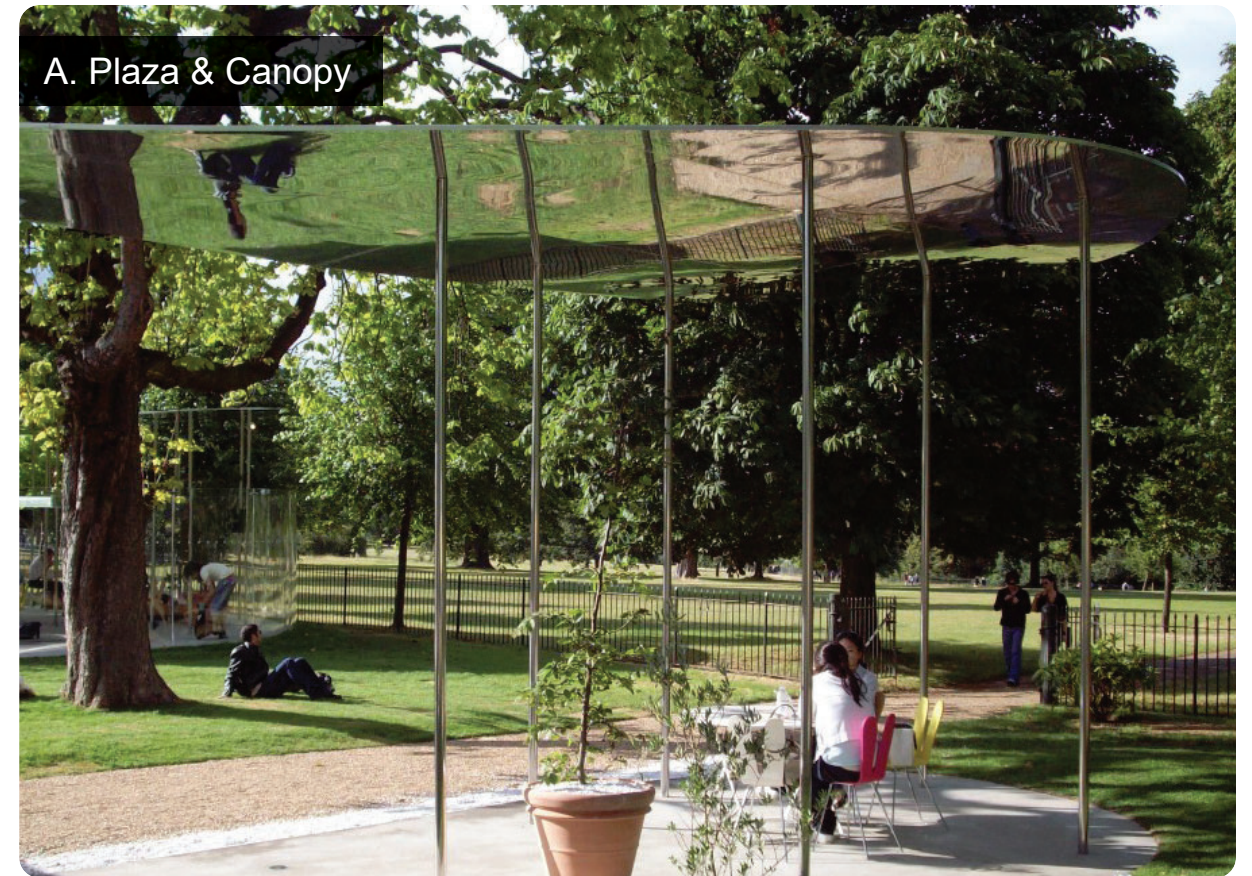

IRONSTONE SQUARE

Legend

1. Waterplay Area
2. Junior Playground
3. Senior Playground
4. Plaza & Canopy
5. Seating Area
6. Central Lawn
7. Multi-use Court
8. Naturalised Planting
9. Planted Gardens
10. Open Lawn
11. Public Indoor Recreation Space
 - a) Community Space
 - b) Washroom
12. Public Art

This plan is conceptual and subject to change.

Landscape Concept Plan

IRONSTONE SQUARE

This plan is conceptual and subject to change.

A. Waterplay

B. Playground

Park Components - Active Play Area

IRONSTONE SQUARE

Park Components - Gathering Area

IRONSTONE SQUARE

This plan is conceptual and subject to change.

Park Components - Planting & Pathway

IRONSTONE SQUARE

Park Components - Sports Facilities

IRONSTONE SQUARE