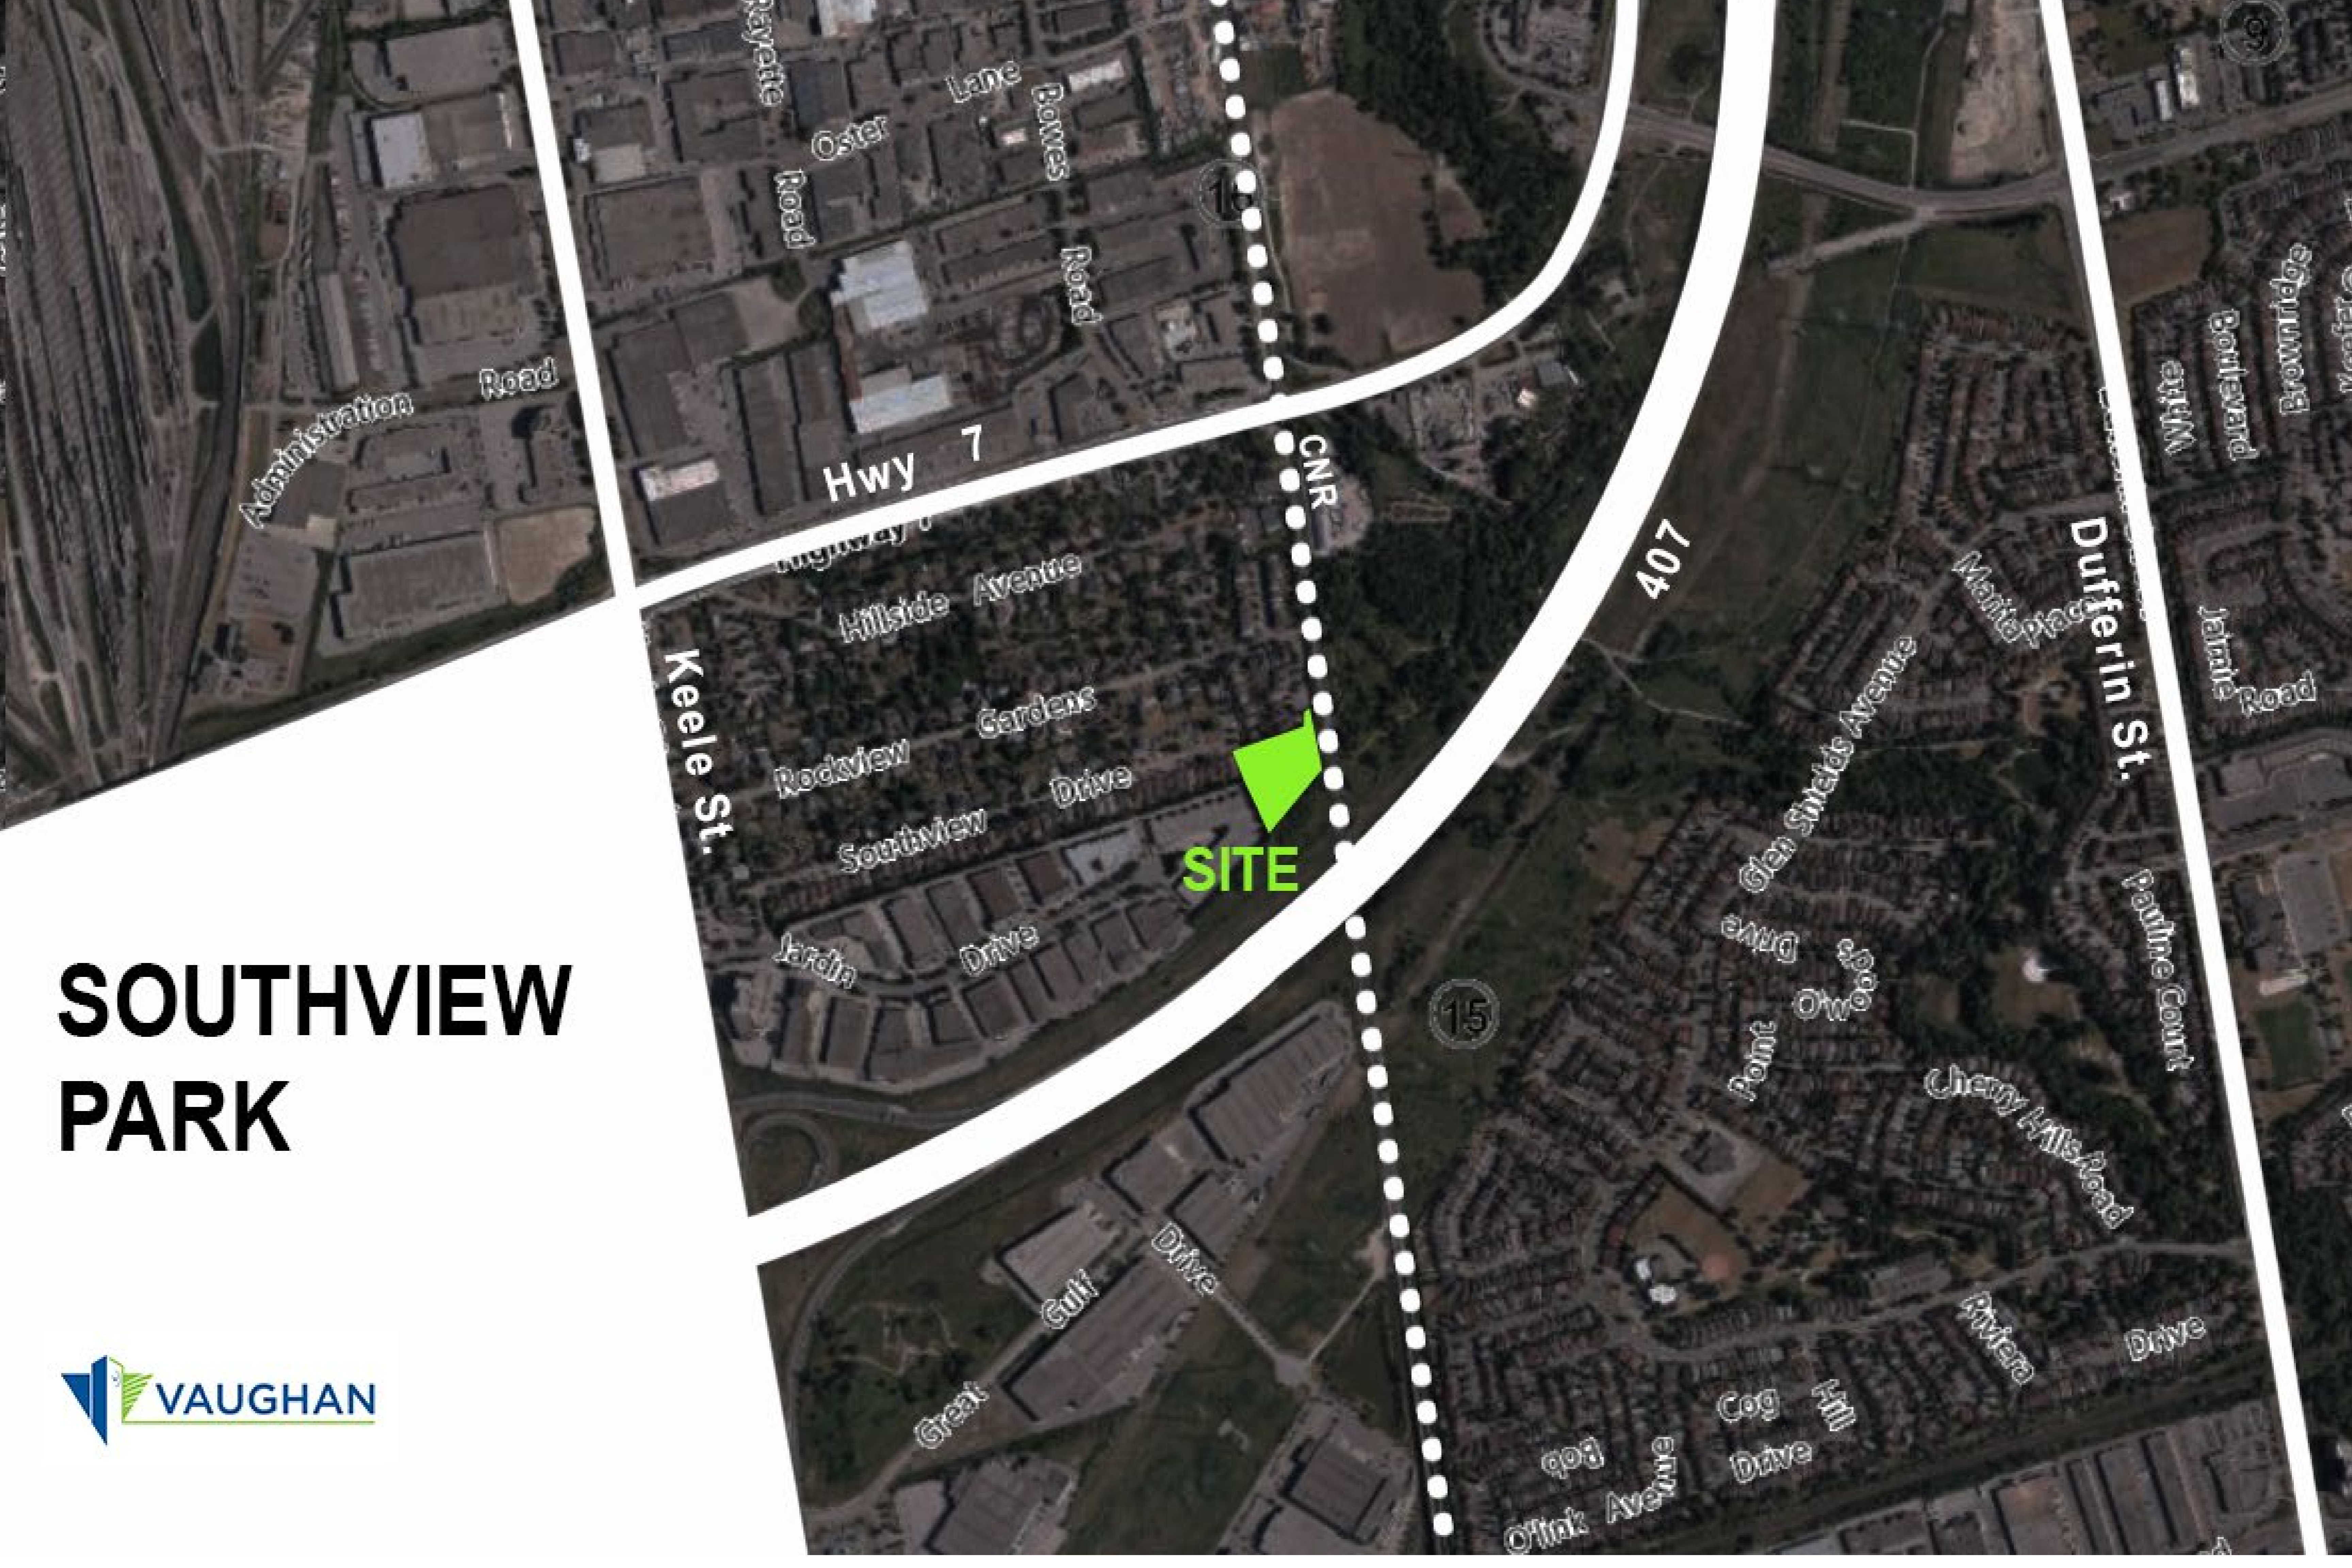

SOUTHVIEW PARK

LEGEND

- ① Tennis court renewal with pickleball lines, LED court lighting, and new seating node with games table and benches
- ② Ball hockey court removed and replaced with open lawn
- ③ Bocce court removed and replaced with full-size basketball court
- ④ New swing set relocated into a combined play area with engineered wood fibre safety surfacing and an accessible ramp
- ⑤ Pathway improvements to remove the step into the play area
- ⑥ New lit shade structure relocated closer to the playground and central park area with new seating opportunities