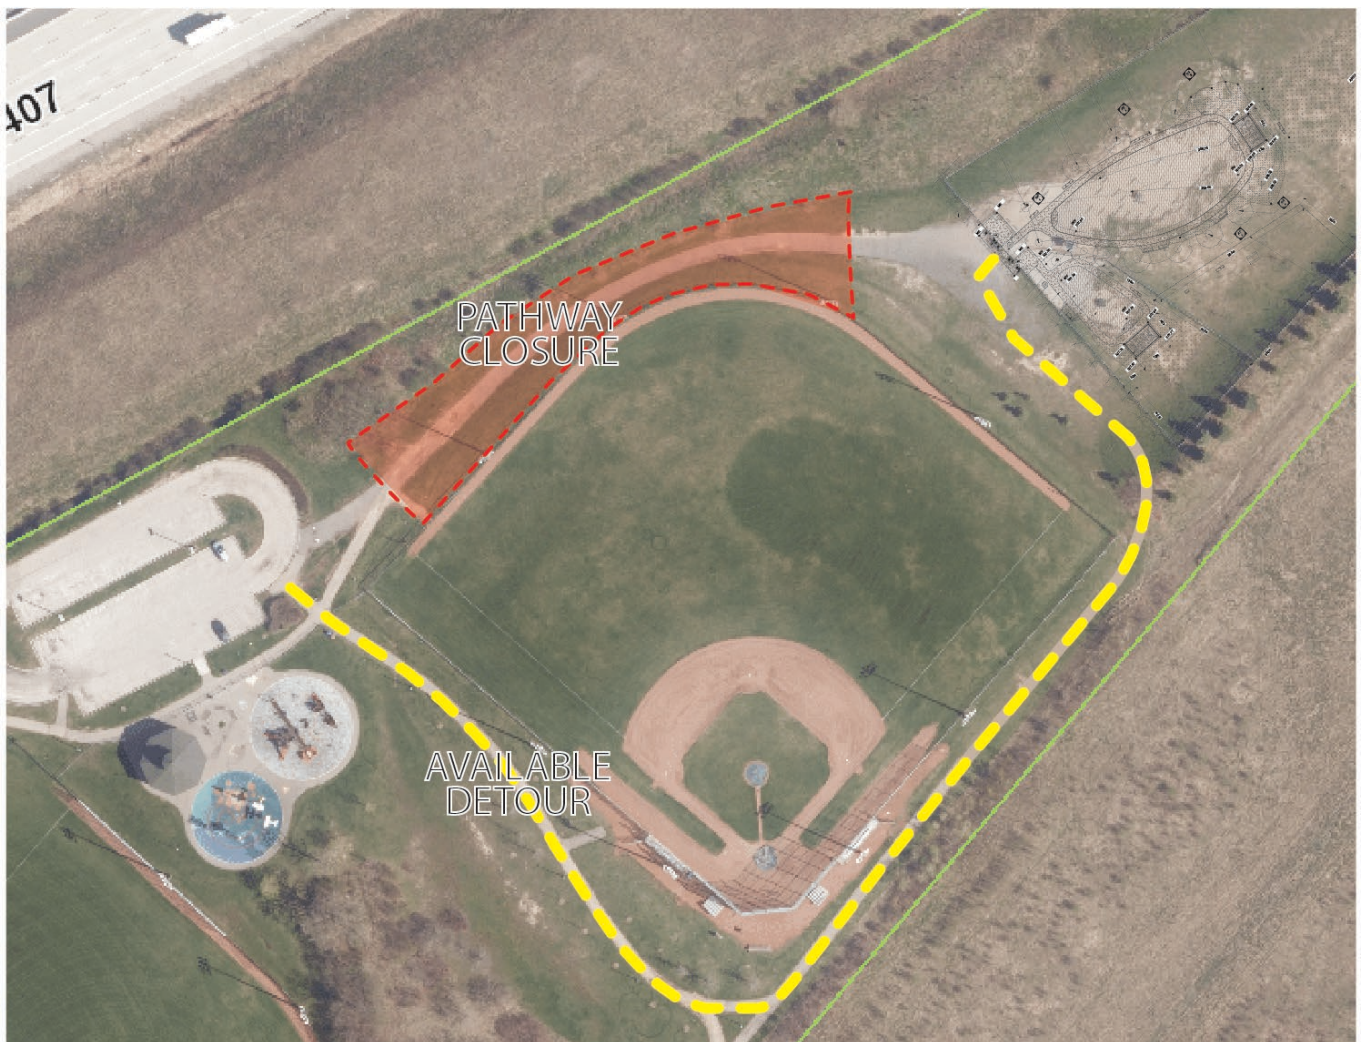

Disruption Alert

Pathway closure: Concord Thornhill Regional Park

Effective until spring 2025

The gravel pathway leading to the off-leash dog area at Concord Thornhill Regional Park (299 Racco Pkwy.) is fenced off and closed for the winter due to unsafe conditions. It will reopen in the spring of 2025 when improvements to the off-leash dog area are completed.

A detour is in place for visitors to safely access the off-leash area.

Detour map

For more information, please visit the [project updates webpage](#), or contact Mandy Wellsman, Project Manager, via email at mandy.wellsman@vaughan.ca.

For more information, please contact Service Vaughan at 905-832-2281. After hours, please call the dispatch office at 905-832-2281 and press 0.